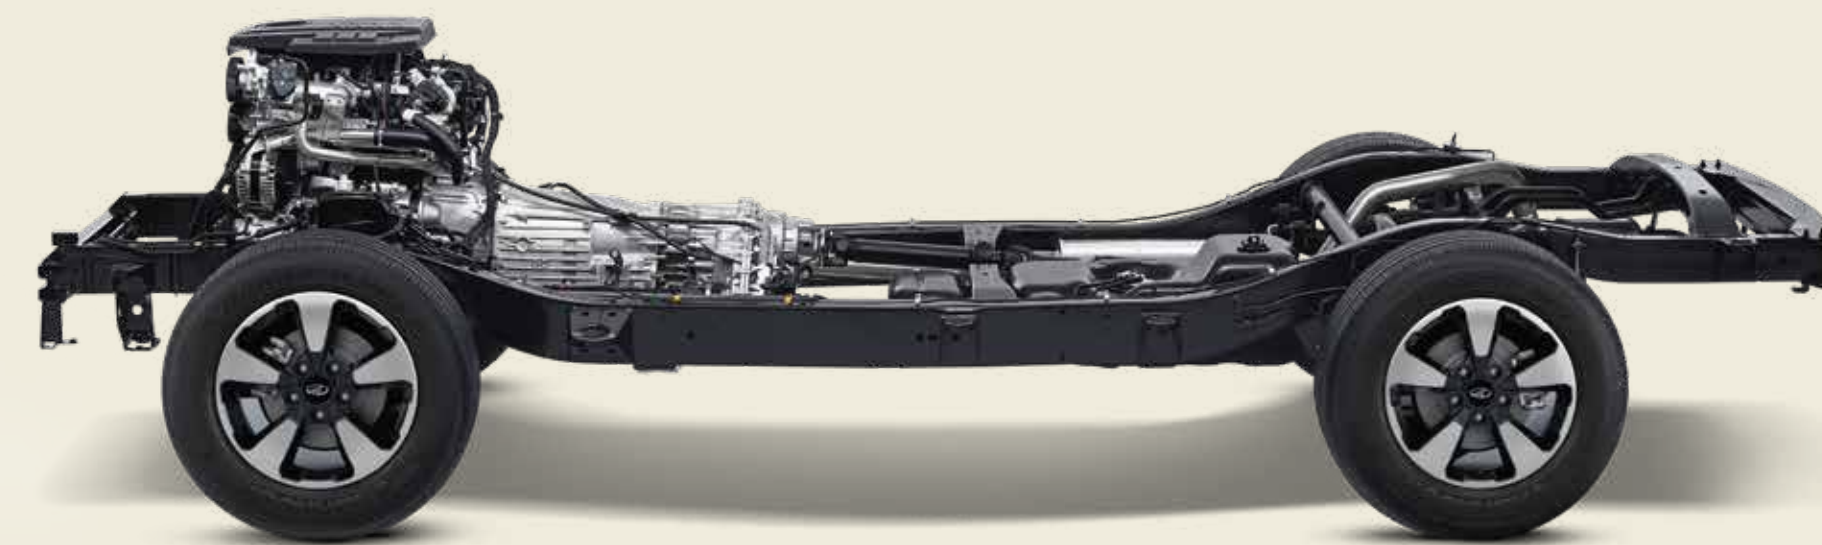

SAFETY REIGNS SUPREME.

The Alturas G4 comes with ultra-modern safety features.

- **9 AIRBAGS (INCLUDING SIDE, CURTAIN & DRIVER KNEE AIRBAGS)**
  Provide protection in all directions during collisions to ensure your grand adventure is a safe one too.
- **ELECTRONIC STABILITY PROGRAM**
  These state-of-the-art systems work together to ensure your Alturas G4 is always in control with its top-of-the-line features like Active Rollover Program (ARP), Brake Assist System (BAS), Traction Control, Electronic Brake-Force Distribution (EBD), Anti-Lock Braking System (ABS), Hill Start Assist (HSA) and Emergency Stop Signal.
- **HILL DESCENT CONTROL**
  Going downhill won't be an uphill task with the Alturas G4's Hill Descent Control.
- **ULTRA-HIGH STRENGTH QUAD FRAME STRUCTURE**
  The Alturas G4's high-strength steel frame, which is sturdy yet light, adds an extra layer of safety to your ride.
- **ELECTRONIC PARKING BRAKE WITH AUTO HOLD**
  Facilitates parking at the flip of a switch.